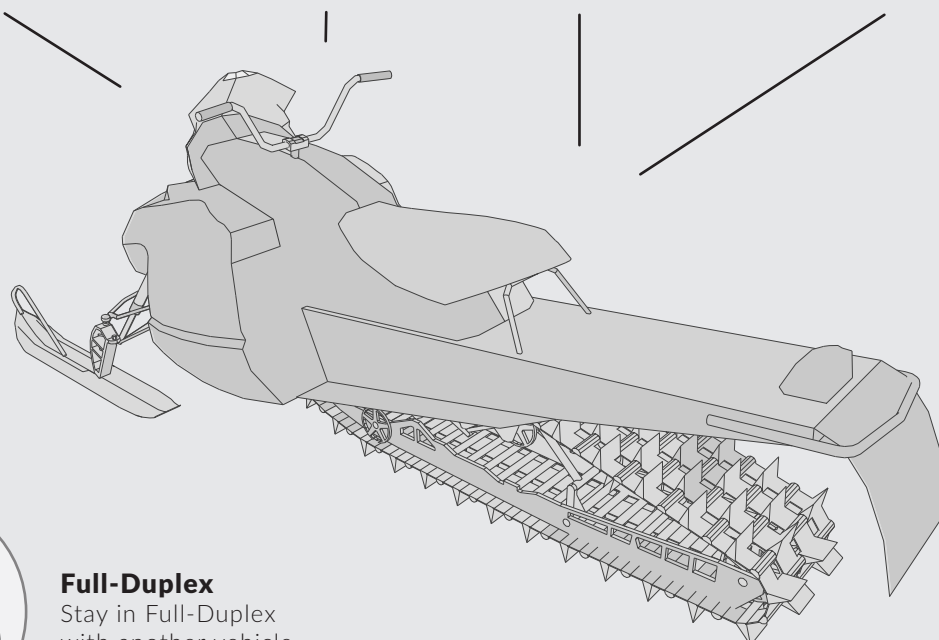

iriSound Compact

- intelligent intercom

Engineered to perform in even the toughest environments, the iriSound Compact - Intelligent intercom is packed with advanced technology that ensures you can effortlessly communicate with your teammates, loud and clear - allowing you to focus on what you do best - getting the job done.

The iriSound Compact - the obvious choice for professional snowmobile crews

Crew member 1

Full-Duplex intercom and mobile phone connectivity

Crew member 2

Full-Duplex intercom and mobile phone connectivity

Radio

Interface to your installed radio

Hailer

Connect hailer to iriSound Compact

Full-Duplex

Stay in Full-Duplex with another vehicle